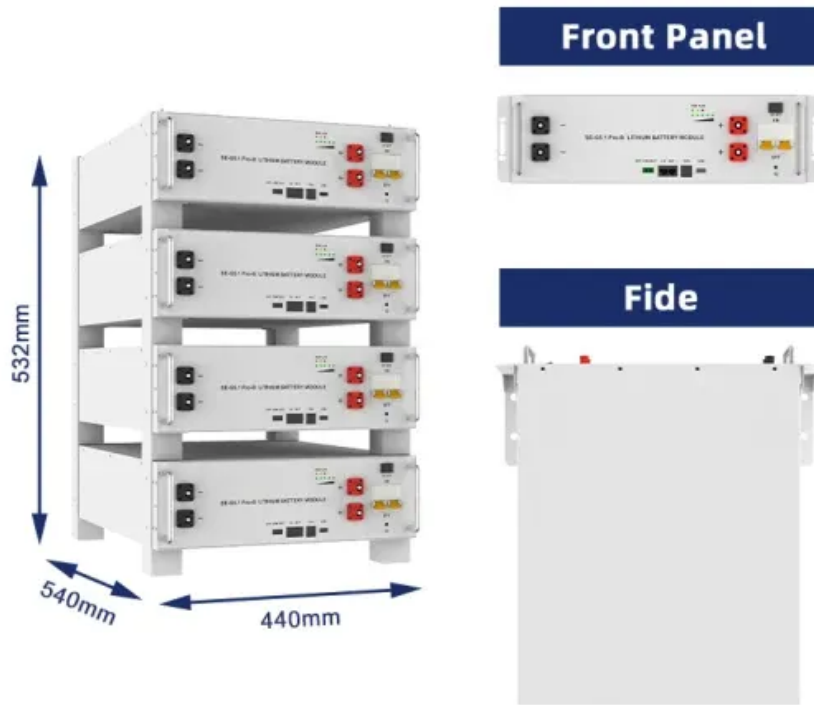

NKOSITHANDILEB SOLAR

Inverter 24v2000

Overview

What is a 24V 2000W power inverter?

Favorable price 24V 2000W power inverter for sale, modified sine wave power and peak power 4000W, output voltage 110V/120V and 220V/230V/240V AC for options, strong durability, and high efficiency. The power inverter's max efficiency is up to 90% and works at (-10°C, 50°C). It is usually applied in laundry, air conditioners, and laptops.

How long is a 2000W pure sine wave inverter?

2000 watt 24v pure sine wave inverter, it is 1 meter length, 16". 48 voltage 2000w power inverter pure sine wave, it is 1 meter in length, 10". Which Types Of Battery Can Work For This Pure Sine Wave Inverter 2000w?

.

How much power does a vsun200 inverter have?

VSUN200 series 2000w Pure Sine Wave Inverter low frequency inverter with pure sine wave output, with 3 times peak power up to 6000 watts. It can convert 24v/48v DC power from batteries to AC power 110v/220v single phase for all sensitive/resistive loads.

2000 watt 24v pure sine wave inverter, it is 1 meter length, 16m². 48 voltage 2000w power inverter pure sine wave, it is 1 meter in length, 10m². Which Types Of Battery Can Work For This Pure Sine Wave Inverter 2000w?