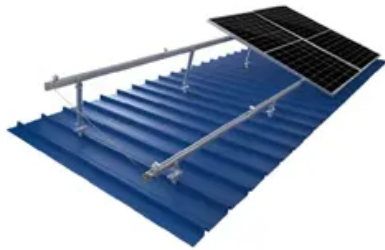

NKOSITHANDILEB SOLAR

50m solar container communication station wind power battery

TILE ROOF SOLAR MOUNTING SYATEM

STANDING SEAM ROOF SYATEM

ADJUSTABLE TILT FLAT ROOF SYATEM

TRIANGLE FLAT ROOF SYATEM

Overview

50m solar container communication station wind power battery

Go big with our modular design for easy additional solar power capacity. Customize your container according to various configurations, power outputs, and storage capacity according to your needs. Lower your environmental impact and achieve sustainability objectives by using clean, renewable solar energy.

Discover the Large-scale Outdoor Communication Base Station, designed for smart cities, communication networks, and power systems. Integrated with solar, wind, and energy storage ...

A shipping container solar system is a modular, portable power station built inside a standard steel container. A Higher Wire system includes solar panels, a lithium iron phosphate ...

Battery standards for wind power in Jerusalem communication base stations The paper

proposes a novel planning approach for optimal sizing of standalone photovoltaic-wind-diesel-battery ...

A shipping container solar system is a modular, portable power station built inside a standard steel container. A Higher Wire system ...