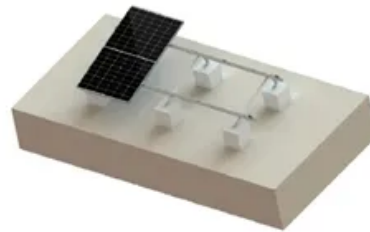

NKOSITHANDILEB SOLAR

50m solar container communication station wind power battery

TILE ROOF SOLAR MOUNTING SYATEM

STANDING SEAM ROOF SYATEM

ADJUSTABLE TILT FLAT ROOF SYATEM

TRIANGLE FLAT ROOF SYATEM

Overview

50m solar container communication station wind power battery

Go big with our modular design for easy additional solar power capacity. Customize your container according to various configurations, power outputs, and storage capacity according to your needs. Lower your environmental impact and achieve sustainability objectives by using clean, renewable solar energy.

Battery standards for wind power in Jerusalem communication base stations The paper

proposes a novel planning approach for optimal sizing of standalone photovoltaic-wind-diesel-battery ...

A shipping container solar system is a modular, portable power station built inside a standard steel container. A Higher Wire system ...

base station sites. Communication container station energy storage systems (HJ-SG ...

The container integrates all necessary components for off-grid or grid-tied solar power generation, including solar panels, inverters, charge controllers, battery storage ...