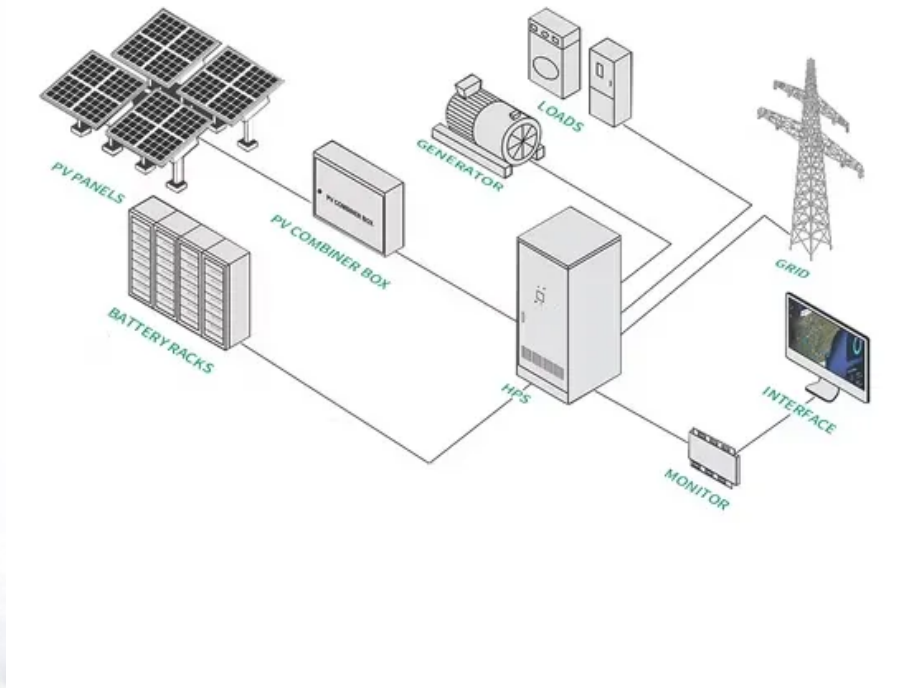

## Overview

---

What is energy storage container?

SCU uses standard battery modules, PCS modules, BMS, EMS, and other systems to form standard containers to build large-scale grid-side energy storage projects.

What is a mobile energy storage system?

On the construction site, there is no grid power, and the mobile energy storage is used for power supply. During a power outage, stored electricity can be used to continue operations without interruptions. Maximum safety utilizing the safe type of LFP battery (LiFePO<sub>4</sub>) combined with an intelligent 3-level battery management system (BMS);.

What is a containerized energy storage system?

The Containerized energy storage system refers to large lithium energy storage systems installed in sturdy, portable shipping containers, which usually range from 5ft, 10ft, 20ft, and 40ft, and mainly focus on 50Kwh to 10Mwh.